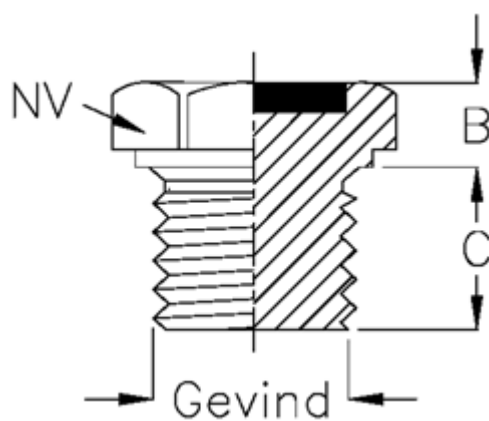

Data Sheet

Article number: 21320447D

Description: Drain filling plug
Type 32A M10x1 ET.D (level black)

Measures

B = 5
C = 8
NV = 14
Thread = M10x1